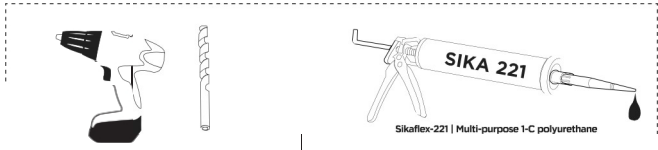

DeepL

Subscribe to DeepL Pro to translate larger documents.
Visit www.DeepL.com/pro for more information.

➤ Pokyny

**Thule VeloSlide - Sada kolejnic
140 cm**

Prod č: 302016

Dok. č: GR902-02 / 501-8844-02

Datum: 29/10/2019

x6

x 3

x 3

4

A

B

x 3

5